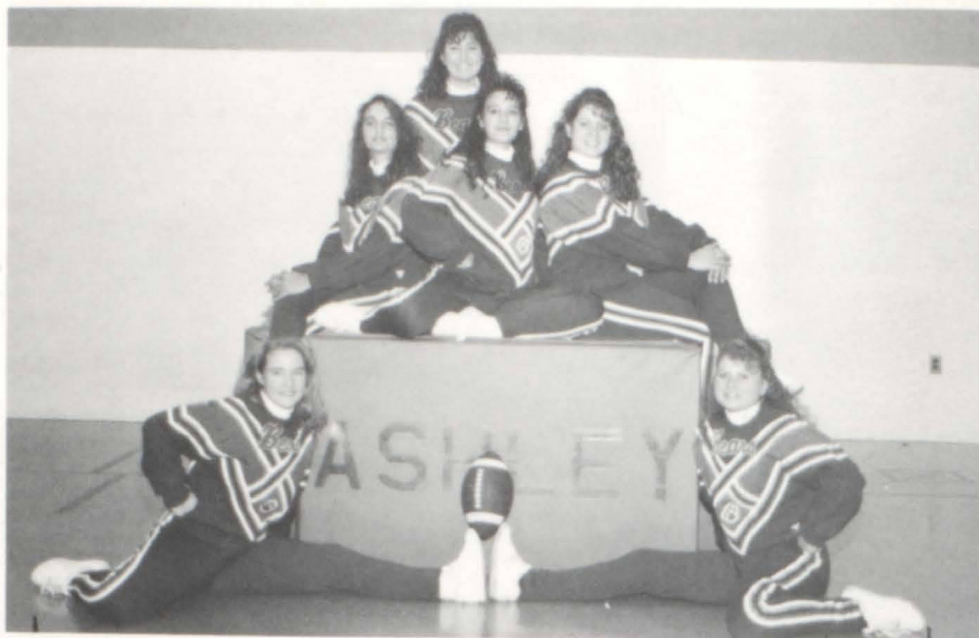

Football Cheerleaders Front row: Sara Felton, Stephanie Thiel Second row: Ronda Merignac, Jenny Powelson, JoAnna Thompson Back row: Coach Melanie McPherson.

J. Ortman

S. Thiel

AND RIGHT . . . Cheerleader JoAnna Thompson and Coach Melanie McPherson work out to a Jane Fonda tape during practice. The cheerleaders added an exercise tape to help keep themselves toned for the season.

LOUDER . . . Stephanie Thiel, Jenny Powelson, and Ronda Merignac chant "Here we go, Bears!" during the Homecoming Parade. "The parade is one of the most fun things we get to do," commented Stephanie Thiel.